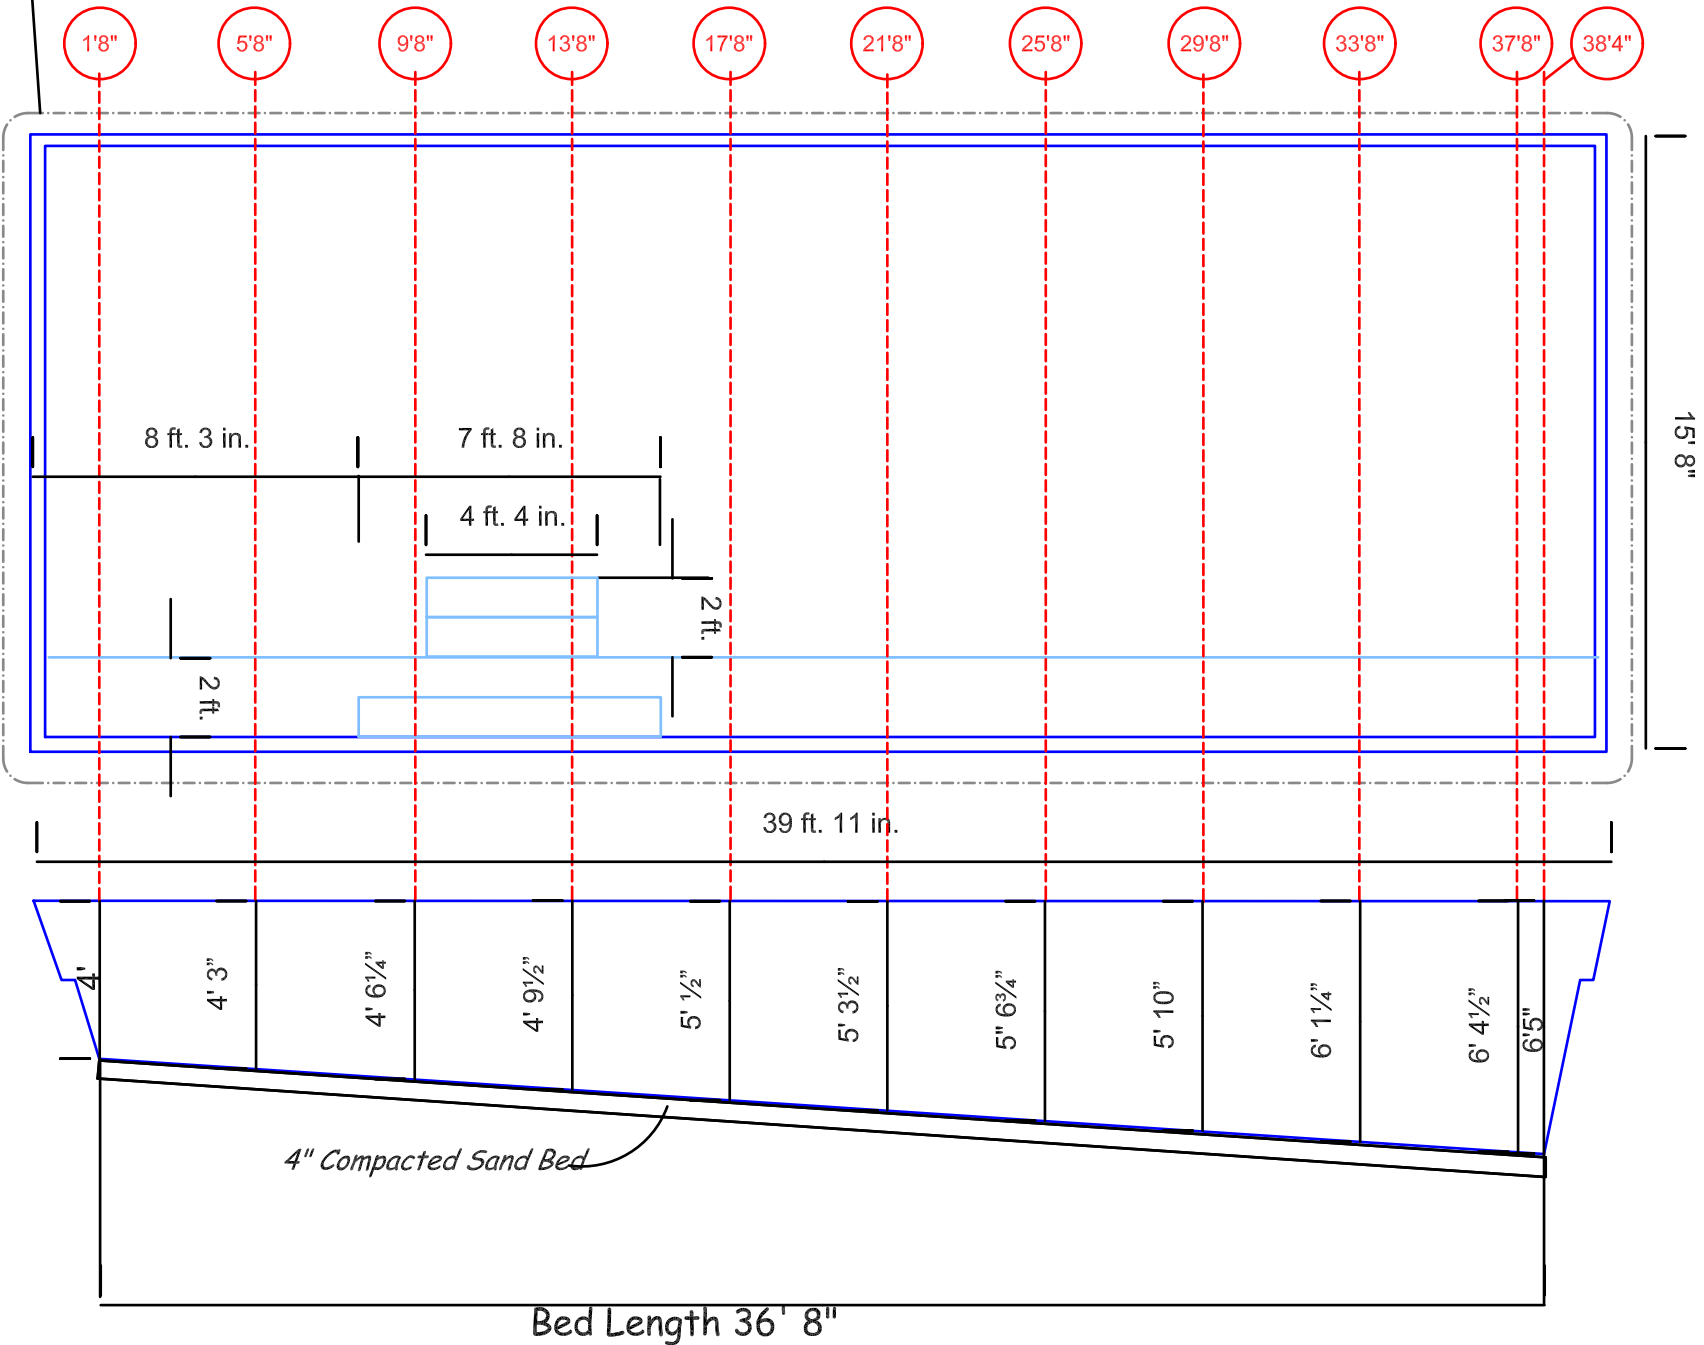

Typical 8"
Over Dig

Elegance 40

Weight: 3,223 lbs
Area: 630 sq. ft.
Perimeter: 109 Lin. Ft.
Volume: 21,000 Gal.

Leisure Pools
4202 Dividend Dr.
San Antonio, Tx 78219
Phone: (210) 333-7477
www.leisurepoolsusa.com

Designed by:
Danton Townsend
Date
: 09/16/2008